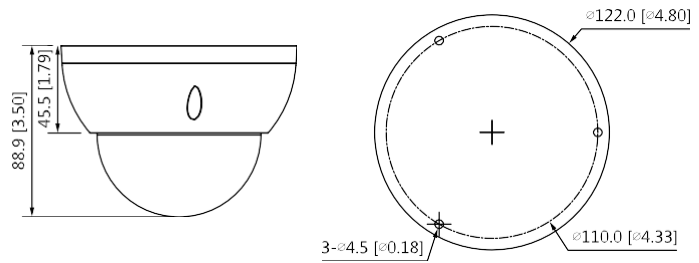

#### Structure

Casing	Metal
Dimensions	Φ122 mm × 88.9 mm (Φ4.8" × 3.5")
Net Weight	492 g (1.1 lb)

Gross Weight	663 g (1.5 lb)
--------------	----------------

**Ordering Information**

Type	Part Number	Description
5MP Camera	DH-IPC-HDBW3541RP-ZS	5MP Lite AI IR Vari-focal Dome Network Camera,PAL
	DH-IPC-HDBW3541RN-ZS	5MP Lite AI IR Vari-focal Dome Network Camera,NTSC
Accessories (optional)	PFA137	Junction Box
	PFB203W	Wall Mount
	PFA152-E	Pole Mount
	PFA200W	Rain Shade
	PFA106	Mount Adapter
	PFB220C	Celling Mount
	PFB200C	In-Ceiling Mount
	PFM321D	DC12V1A Power Adapter
	LR1002-1ET/1EC	Single-port Long Reach Ethernet over Coax Extender
	PFM900-E	Integrated Mount Tester
PFM114	TLC SD Card	

**Dimensions (mm[inch])**

**Accessories**

**Optional:**