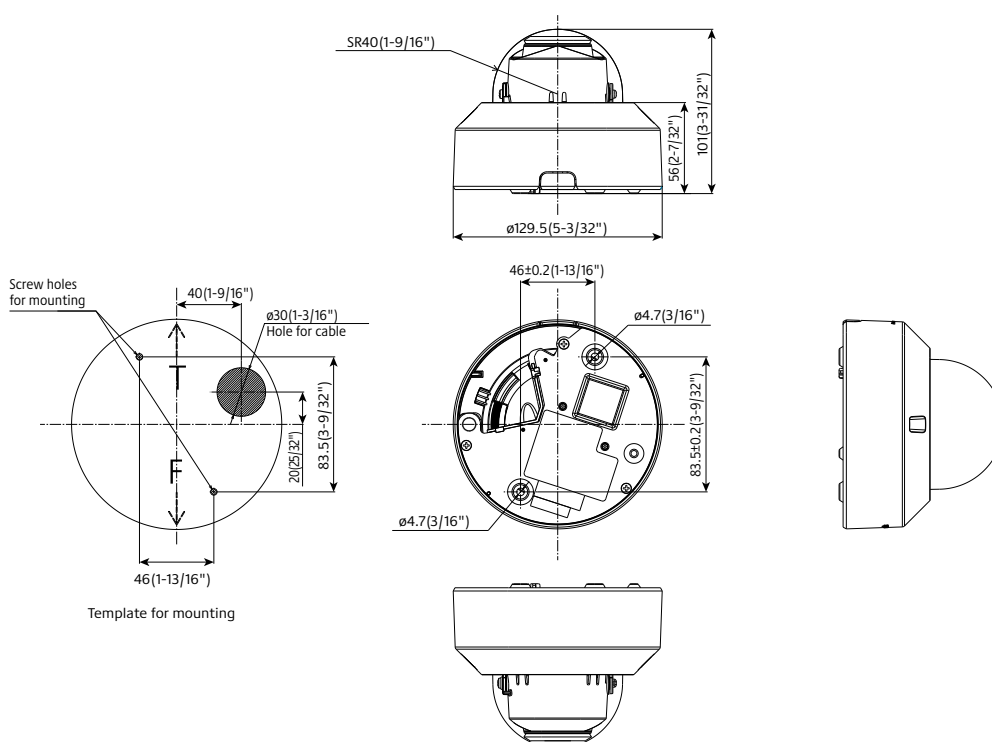

*1 Converted value

*2 When "4:3(30fps mode)" or "4:3(25fps mode)" is selected for "Image capture mode", "90 °" and "270 °" cannot be selected.

*3 Smart Coding(GOP and AUTO VIQS) is not available when setting 30fps.

*4 It may be necessary to upgrade the firmware to use these protocols.

Appearance

Unit : mm (inches)