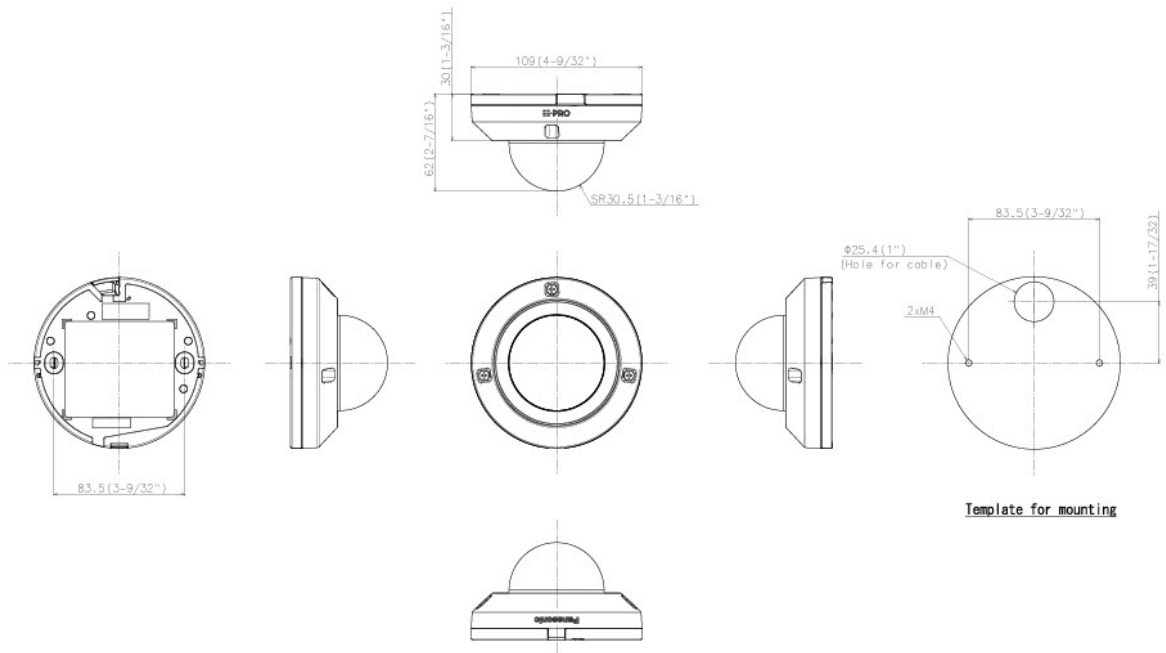

APPEARANCE

Mass : Approx. 250 g (10.55 oz)

WV-U213CLA