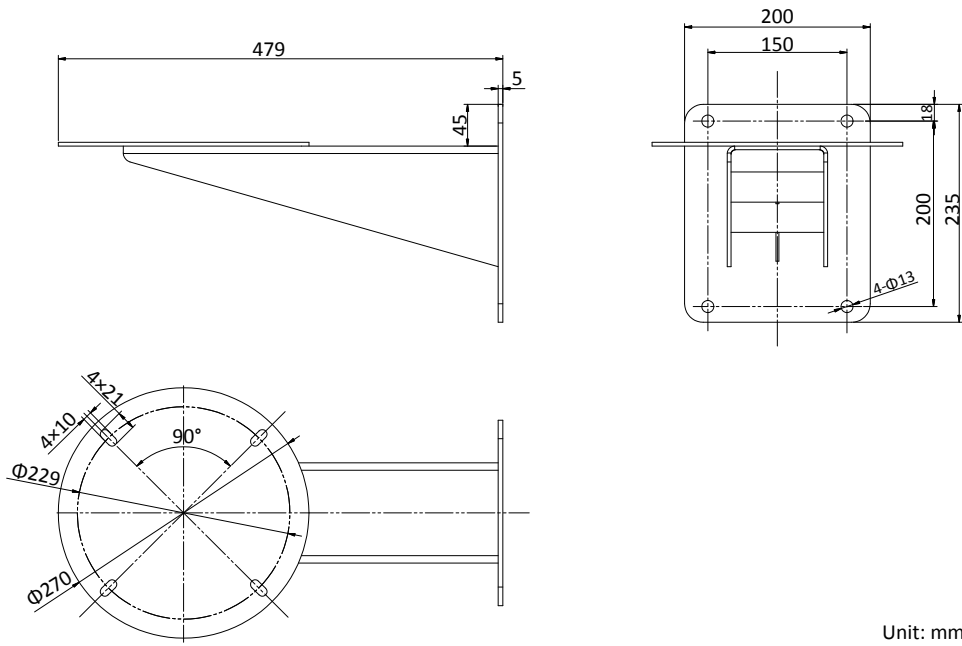

DORI	Detect	Observe	Recognize	Identify
Definition	25 px/m	63 px/m	125 px/m	250 px/m
Distance (Tele)	2154.7 m (7067.4 ft)	855.0 m (2804.4 ft)	430.9 m (1413.4 ft)	215.5 m (706.84 ft)

Available Model

DS-2DY9236I-CWX(W/316L), 100 VAC to 240 VAC

Dimensions

Unit: mm

Unit: mm

Accessories Included

DS-1713ZJ-Y-AC(OS)

Wall mount

Optional

DS-1677ZJ-XS-1.0 (D)