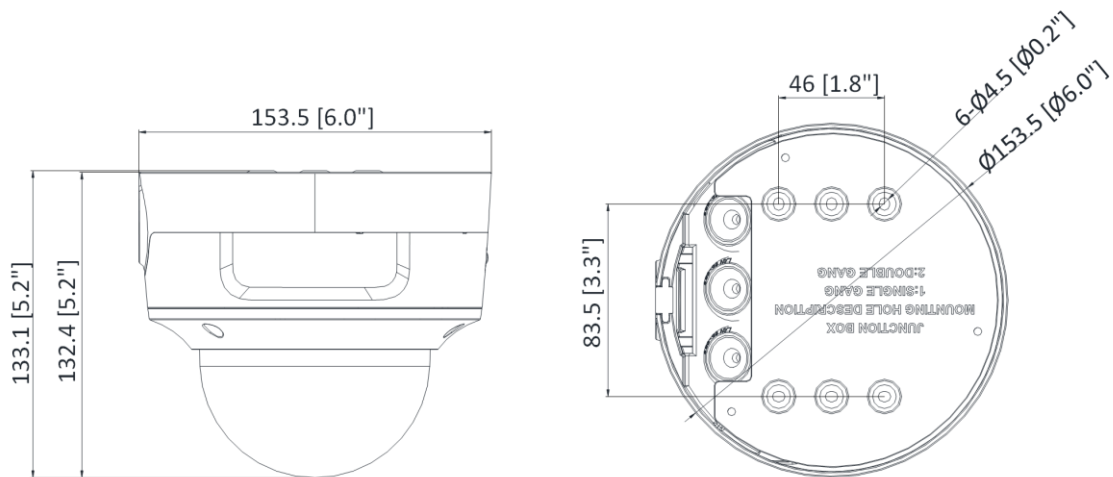

Safety	UL (UL 60950-1); CB (IEC 60950-1:2005 + Am 1:2009 + Am 2:2013, IEC 62368-1:2014); CE-LVD (EN 60950-1:2005 + Am 1:2009 + Am 2:2013, IEC 62368-1:2014); BIS (IS 13252(Part 1):2010+A1:2013+A2:2015); LOA (IEC/EN 60950-1)
Environment	CE-RoHS (2011/65/EU); WEEE (2012/19/EU); Reach (Regulation (EC) No 1907/2006)
Protection	IP67 (IEC 60529-2013), IK10 (IEC 62262:2002)

▪ **Available Model**

DS-2CD3756G2-IZS (2.7 to 13.5 mm)

▪ **Dimension**

Unit: mm (inch)