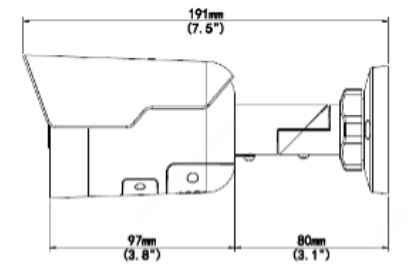

## Overview

- 8MP (3840 x 2160)
- 120 dB True WDR
- Built-in Mic
- Deterrence Light
- IR, IP67

## Technical Specifications

Device	
Image Sensor:	1/2.7", 8.0 megapixel, progressive scan, CMOS
Min Illumination:	Color: 0.01Lux (F2.0, AGC ON)   0Lux with IR on
Shutter Time:	Auto/Manual, 1 ~ 1/100000s
Lens:	4.0mm@F2.0
WDR:	120dB
Angle of View:	H: 86.5°, V: 44.1°, O: 112.5°
Angle Adjustment:	Pan: 0° ~ 360°   Tilt: 0° ~ 90°   Rotate: 0° ~ 360°
3-Axis Adjustment:	Yes
Day & Night:	IR-cut filter with auto switch (ICR)
IR Range:	Up to 30m (98 ft) IR range
Compression Standard	
Video Compression:	Ultra 265, H.265, H.264, MJPEG
Video Bit Rate:	128 Kbps~16 Mbps
Tri-Stream:	Yes
Analytics:	Cross Line, Intrusion, Enter Area, Leave Area Detection. Motion Detection, Tampering Alarm, Audio Detection.
Image	
Max. Image Resolution:	3840 x 2160
Frame Rate:	20fps (3840 x 2160)
ROI Codec:	Up to 8 Areas
Image Setting:	White Balance, Digital Noise Reduction, Smart IR, Flip, Dewarping, HLC, BLC

## Technical Specifications

Network	
Alarm Light:	Supported
Protocols:	IPv4, IGMP, ICMP, ARP, TCP, UDP, DHCP, RTP, RTSP, RTCP, DNS, DDNS, NTP, FTP, UPnP, HTTP, SNMP, HTTPS, SMTP, SSL
Interface	
Communication Interface:	1 RJ45 10M/100M Base-TX Ethernet
Local Storage:	Micro SD, up to 256GB
Built-in Mic:	Supported
Built-in Speaker:	Supported
General	
Safety	UL60950-1, EN60950-1
EMC	FCC (Part15 ClassA), EN55032 ClassB, EN55024
Operating Conditions:	Temperature: -30°C ~ 60°C (-22°F ~ 140°F) Humidity: ≤95% RH (non-condensing)
Power Consumption:	Max 10.5W
Power Supply:	DC 12V±25%, PoE (IEEE 802.3af)
Weather Proof Rating:	IP67
Vandal Resistant:	—
Dimensions:	91 × 75 × 74mm (7.5" × 3.0" × 2.9")
Weight:	0.41kg (0.90lb)
Software:	Includes Video Insight VMS License
Accessories	<div style="display: flex; justify-content: space-around; align-items: center;"> <div style="text-align: center;"> <p>M-JB-MINI-B</p>  </div> <div style="text-align: center;"> <p>M-PM-B</p>  </div> </div>