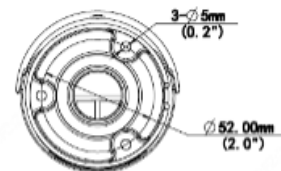

## Overview

- 8MP (3840 x 2160)
- 120 dB True WDR
- Built-in Mic
- Deterrence Light
- IR, IP67

## Technical Specifications

Device	
Image Sensor:	1/2.7", 8.0 megapixel, progressive scan, CMOS
Min Illumination:	Color: 0.01Lux (F2.0, AGC ON)   0Lux with IR on
Shutter Time:	Auto/Manual, 1 ~ 1/100000s
Lens:	4.0mm@F2.0
WDR:	120dB
Angle of View:	H: 86.5°, V: 44.1°, O: 112.5°
Angle Adjustment:	Pan: 0° ~ 360°   Tilt: 0° ~ 90°   Rotate: 0° ~ 360°
3-Axis Adjustment:	Yes
Day & Night:	IR-cut filter with auto switch (ICR)
IR Range:	Up to 30m (98 ft) IR range
Compression Standard	
Video Compression:	Ultra 265, H.265, H.264, MJPEG
Video Bit Rate:	128 Kbps~16 Mbps
Tri-Stream:	Yes
Analytics:	Cross Line, Intrusion, Enter Area, Leave Area Detection. Motion Detection, Tampering Alarm, Audio Detection.
Image	
Max. Image Resolution:	3840 x 2160
Frame Rate:	20fps (3840 x 2160)
ROI Codec:	Up to 8 Areas
Image Setting:	White Balance, Digital Noise Reduction, Smart IR, Flip, Dewarping, HLC, BLC

## Technical Specifications

Network	
Alarm Light:	Supported
Protocols:	IPv4, IGMP, ICMP, ARP, TCP, UDP, DHCP, RTP, RTSP, RTCP, DNS, DDNS, NTP, FTP, UPnP, HTTP, SNMP, HTTPS, SMTP, SSL
Interface	
Communication Interface:	1 RJ45 10M/100M Base-TX Ethernet
Local Storage:	Micro SD, up to 256GB
Built-in Mic:	Supported
Built-in Speaker:	Supported
General	
Safety	UL60950-1, EN60950-1
EMC	FCC (Part15 ClassA), EN55032 ClassB, EN55024
Operating Conditions:	Temperature: -30°C ~ 60°C (-22°F ~ 140°F) Humidity: ≤95% RH (non-condensing)
Power Consumption:	Max 10.5W
Power Supply:	DC 12V±25%, PoE (IEEE 802.3af)
Weather Proof Rating:	IP67
Vandal Resistant:	—
Dimensions:	91 × 75 × 74mm (7.5" × 3.0" × 2.9")
Weight:	0.41kg (0.90lb)
Software:	Includes Video Insight VMS License
Accessories	<div style="display: flex; justify-content: space-around; align-items: center;"> <div style="text-align: center;"> <p>M-JB-MINI-B</p>  </div> <div style="text-align: center;"> <p>M-PM-B</p>  </div> </div>