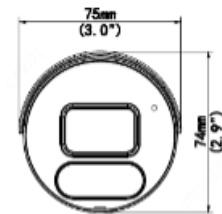

## Overview

- 8MP (3840 x 2160)
- 120 dB True WDR
- Built-in Mic
- Deterrence Light
- IR, IP67

## Technical Specifications

Device	
Image Sensor:	1/2.7", 8.0 megapixel, progressive scan, CMOS
Min Illumination:	Color: 0.01Lux (F2.0, AGC ON)   0Lux with IR on
Shutter Time:	Auto/Manual, 1 ~ 1/100000s
Lens:	4.0mm@F2.0
WDR:	120dB
Angle of View:	H: 86.5°, V: 44.1°, O: 112.5°
Angle Adjustment:	Pan: 0° ~ 360°   Tilt: 0° ~ 90°   Rotate: 0° ~ 360°
3-Axis Adjustment:	Yes
Day & Night:	IR-cut filter with auto switch (ICR)
IR Range:	Up to 30m (98 ft) IR range
Compression Standard	
Video Compression:	Ultra 265, H.265, H.264, MJPEG
Video Bit Rate:	128 Kbps~16 Mbps
Tri-Stream:	Yes
Analytics:	Cross Line, Intrusion, Enter Area, Leave Area Detection. Motion Detection, Tampering Alarm, Audio Detection.
Image	
Max. Image Resolution:	3840 x 2160
Frame Rate:	20fps (3840 x 2160)
ROI Codec:	Up to 8 Areas
Image Setting:	White Balance, Digital Noise Reduction, Smart IR, Flip, Dewarping, HLC, BLC

## Technical Specifications

Network	
Alarm Light:	Supported
Protocols:	IPv4, IGMP, ICMP, ARP, TCP, UDP, DHCP, RTP, RTSP, RTCP, DNS, DDNS, NTP, FTP, UPnP, HTTP, SNMP, HTTPS, SMTP, SSL
Interface	
Communication Interface:	1 RJ45 10M/100M Base-TX Ethernet
Local Storage:	Micro SD, up to 256GB
Built-in Mic:	Supported
Built-in Speaker:	Supported
General	
Safety	UL60950-1, EN60950-1
EMC	FCC (Part15 ClassA), EN55032 ClassB, EN55024
Operating Conditions:	Temperature: -30°C ~ 60°C (-22°F ~ 140°F) Humidity: ≤95% RH (non-condensing)
Power Consumption:	Max 10.5W
Power Supply:	DC 12V±25%, PoE (IEEE 802.3af)
Weather Proof Rating:	IP67
Vandal Resistant:	—
Dimensions:	91 × 75 × 74mm (7.5" × 3.0" × 2.9")
Weight:	0.41kg (0.90lb)
Software:	Includes Video Insight VMS License
Accessories	<div style="display: flex; justify-content: space-around; align-items: center;"> <div style="text-align: center;"> <p>M-JB-MINI-B</p>  </div> <div style="text-align: center;"> <p>M-PM-B</p>  </div> </div>