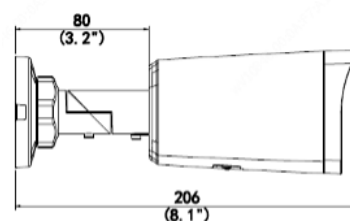

Overview

- 4MP (2688 x 1520)
- True WDR 120dB
- 2.8mm to 12mm Motorized Lens
- Built-in Mic
- IR, IP67 Rated

Technical Specifications

Device	
Image Sensor:	1/3", 4.0 Megapixel, Progressive Scan, CMOS
Min Illumination:	Color: 0.003Lux (F1.6, AGC ON) 0Lux with IR on
Shutter Time:	Auto/Manual, 1 ~ 1/100000s
Lens:	2.8 ~ 12mm, AF Automatic Focusing and Motorized Zoom Lens
WDR:	120dB
Angle of View:	H: 102.79°~ 30.86°, V: 54.50°~ 17.49°, O: 106.94°~35.49°
Angle Adjustment:	Pan: 0° ~ 360° Tilt: 0° ~ 90° Rotate: 0° ~ 360°
3-Axis Adjustment:	Yes
Day & Night:	IR-cut filter with auto switch (ICR)
IR Range:	Up to 50m (164ft) IR range
Compression Standard	
Video Compression:	Ultra 265, H.265, H.264, MJPEG
Video Bit Rate:	128 Kbps~16 Mbps
Tri-Stream:	Yes
Analytics:	Cross line, Intrusion (Based on Human Body Detection) Motion Detection, Tampering Alarm, Audio detection
Image	
Max. Image Resolution:	2688 x 1520
Frame Rate:	30fps (2688 x 1520)
ROI Codec:	Up to 8 Areas
Image Setting:	White Balance, Digital Noise Reduction, Smart IR, Flip, Dewarping, HLC, BLC