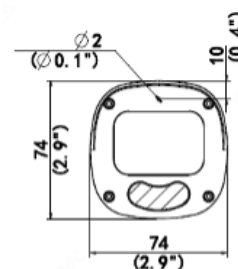

Overview

- 4MP (2688 x 1520)
- True WDR 120dB
- 2.8mm to 12mm Motorized Lens
- Built-in Mic
- IR, IP67 Rated

Technical Specifications

Device	
Image Sensor:	1/3", 4.0 Megapixel, Progressive Scan, CMOS
Min Illumination:	Color: 0.003Lux (F1.6, AGC ON) 0Lux with IR on
Shutter Time:	Auto/Manual, 1 ~ 1/100000s
Lens:	2.8 ~ 12mm, AF Automatic Focusing and Motorized Zoom Lens
WDR:	120dB
Angle of View:	H: 102.79°~ 30.86°, V: 54.50°~ 17.49°, O: 106.94°~35.49°
Angle Adjustment:	Pan: 0° ~ 360° Tilt: 0° ~ 90° Rotate: 0° ~ 360°
3-Axis Adjustment:	Yes
Day & Night:	IR-cut filter with auto switch (ICR)
IR Range:	Up to 50m (164ft) IR range
Compression Standard	
Video Compression:	Ultra 265, H.265, H.264, MJPEG
Video Bit Rate:	128 Kbps~16 Mbps
Tri-Stream:	Yes
Analytics:	Cross line, Intrusion (Based on Human Body Detection) Motion Detection, Tampering Alarm, Audio detection
Image	
Max. Image Resolution:	2688 x 1520
Frame Rate:	30fps (2688 x 1520)
ROI Codec:	Up to 8 Areas
Image Setting:	White Balance, Digital Noise Reduction, Smart IR, Flip, Dewarping, HLC, BLC