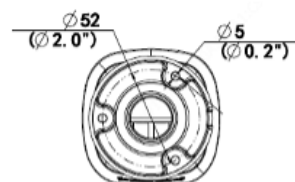

Overview

- 4MP (2688 x 1520)
- True WDR 120dB
- 2.8mm to 12mm Motorized Lens
- Built-in Mic
- IR, IP67 Rated

Technical Specifications

Device	
Image Sensor:	1/3", 4.0 Megapixel, Progressive Scan, CMOS
Min Illumination:	Color: 0.003Lux (F1.6, AGC ON) 0Lux with IR on
Shutter Time:	Auto/Manual, 1 ~ 1/100000s
Lens:	2.8 ~ 12mm, AF Automatic Focusing and Motorized Zoom Lens
WDR:	120dB
Angle of View:	H: 102.79°~ 30.86°, V: 54.50°~ 17.49°, O: 106.94°~35.49°
Angle Adjustment:	Pan: 0° ~ 360° Tilt: 0° ~ 90° Rotate: 0° ~ 360°
3-Axis Adjustment:	Yes
Day & Night:	IR-cut filter with auto switch (ICR)
IR Range:	Up to 50m (164ft) IR range
Compression Standard	
Video Compression:	Ultra 265, H.265, H.264, MJPEG
Video Bit Rate:	128 Kbps~16 Mbps
Tri-Stream:	Yes
Analytics:	Cross line, Intrusion (Based on Human Body Detection) Motion Detection, Tampering Alarm, Audio detection
Image	
Max. Image Resolution:	2688 x 1520
Frame Rate:	30fps (2688 x 1520)
ROI Codec:	Up to 8 Areas
Image Setting:	White Balance, Digital Noise Reduction, Smart IR, Flip, Dewarping, HLC, BLC