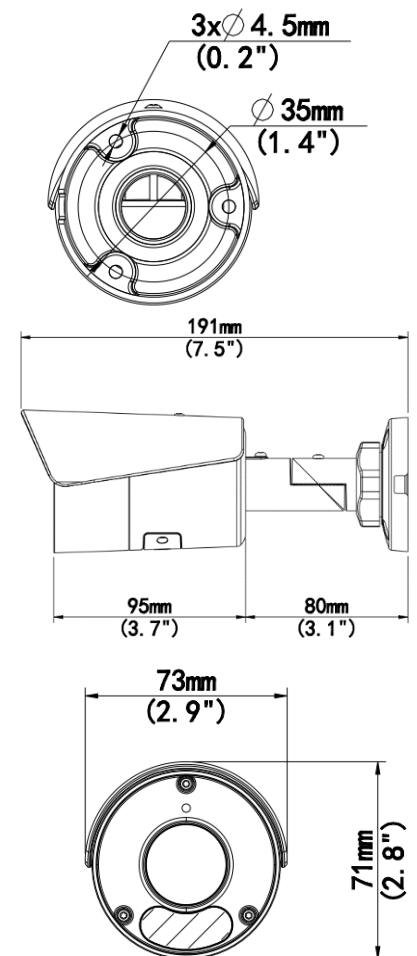

### Overview

- 4MP (2688\*1520)
- True WDR 120dB
- 2.8mm Lens
- H.265
- Built-In Mic
- IR, IP67

### Technical Specifications

Device	
Image Sensor:	1 / 2.8" Progressive Scan CMOS
Min Illumination:	Color: 0.003Lux (F1.6, AGC ON)   0Lux with IR
Shutter Time:	Auto/Manual, 1 ~ 1/100000s
Lens:	2.8mm@F1.6
True WDR:	120 dB
Angle of View:	H: 101.1°, V: 55.3°, O: 111.1°
Angle Adjustment:	Pan: 0° ~ 360°   Tilt: 0° ~ 90°   Rotate: 0° ~ 360°
3-Axis Adjustment:	Yes
Day & Night:	IR-Cut Filter with Auto Switch (ICR)
IR Range:	Up to 50m (98ft) IR range
Compression Standard	
Video Compression:	H.265, H.264, MJPEG
Video Bit Rate:	128 Kbps~16 Mbps
Two Stream:	Yes
Analytics:	Motion Detection
Image	
Max. Image Resolution:	2688*1520
Frame Rate:	30fps (2688*1520)
ROI Codec:	Up to 8 areas
Image Setting:	White Balance, Digital Noise Reduction, Smart IR, Flip, HLC, BLC

## Technical Specifications

Network	
Protocols:	IPv4, IGMP, ICMP, ARP, TCP, UDP, DHCP, RTP, RTSP, RTCP, RTMP, DNS, DDNS, NTP, FTP, UPnP, HTTP, HTTPS, SMTP, SSL/TLS, 802.1x, SNMP
Interface	
Communication Interface:	10M/100M Base-TX Ethernet
Local Storage:	Yes 256G micro SD card
Audio:	G.711
General	
Safety	CE, IEC62368-1
EMC	FCC Part 15, EN 55032:2015+A11:2020, EN 55035: 2017+A11:2020
Operating Conditions:	Temperature: -30°C~60°C (-22°F~140°F), Humidity: ≤95% RH (Non-Condensing)
Power Consumption:	Max 6.0 W
Power Supply:	DC 12V±25%, PoE (IEEE 802.3af)
Weather Proof Rating:	IP67
Dimensions:	191×73×71mm (7.5"×2.9"×2.8")
Net Weight:	0.45kg (0.99lb)
Software:	No license required for use with Video Insight Software
Accessories	<div style="display: flex; justify-content: space-around; align-items: flex-start;"> <div style="text-align: center;"> <p>M-JB-MINI-B</p>  </div> <div style="text-align: center;"> <p>M-PM-B</p>  </div> <div style="text-align: center;"> <p>M-NPT34</p>  </div> </div>