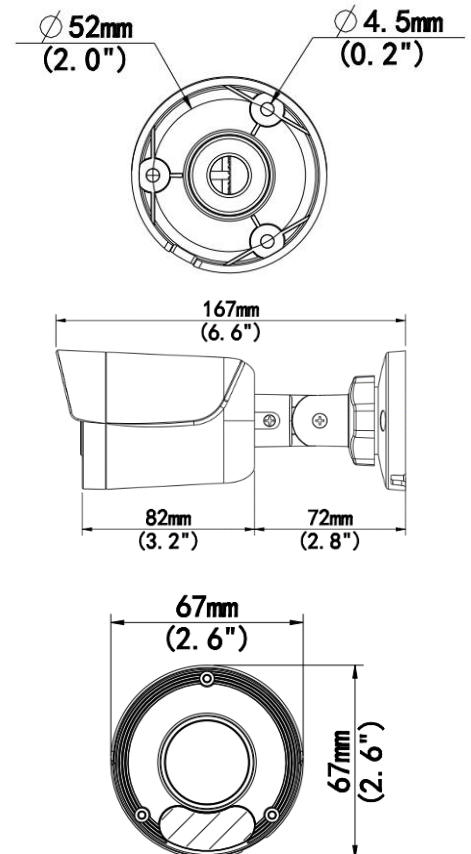

Overview

- 2MP (1920*1080)
- WDR52dB
- 2.8mm Lens
- H.265
- IR, IP67

Technical Specifications

Device	
Image Sensor:	1 / 2.8" Progressive Scan CMOS
Min Illumination:	Color: 0.01Lux (F2.0, AGC ON) 0Lux with IR
Shutter Time:	Auto/Manual, 1 ~ 1/100000s
Lens:	2.8mm@F2.0
WDR:	52 dB
Angle of View:	H: 106.7°, V: 57.1°
Angle Adjustment:	Pan: 0° ~ 360° Tilt: 0° ~ 90° Rotate: 0° ~ 360°
3-Axis Adjustment:	Yes
Day & Night:	IR-Cut Filter with Auto Switch (ICR)
IR Range:	Up to 30m (98ft) IR range
Compression Standard	
Video Compression:	H.265, H.264
Video Bit Rate:	128 Kbps~6 Mbps
Two Stream:	Yes
Analytics:	Motion Detection
Image	
Max. Image Resolution:	1920 x 1080
Frame Rate:	30fps (1920 x 1080)
ROI Codec:	Up to 8 areas
Image Setting:	White Balance, Digital Noise Reduction, Smart IR, Flip, HLC, BLC

Technical Specifications

Network	
Protocols:	IPv4, IGMP, ICMP, ARP, TCP, UDP, DHCP, RTP, RTSP, RTCP, RTMP, DNS, DDNS, NTP, UPnP, HTTP
Interface	
Communication Interface:	10M/100M Base-TX Ethernet
General	
Safety	CE, IEC62368-1
EMC	FCC Part 15, EN 55032:2015+A11:2020, EN 55035: 2017+A11:2020
Operating Conditions:	Temperature: -30°C~60°C (-22°F~140°F), Humidity: ≤95% RH (Non-Condensing)
Power Consumption:	Max 5.5 W
Power Supply:	DC 12V±25%, PoE (IEEE 802.3af)
Weatherproof Rating:	IP67
Dimensions:	167 × 63 × 62mm (6.6" × 2.5" × 2.4")
Net Weight:	0.27kg (0.60lb)
Software:	No license required for use with Video Insight Software
Accessories	<div style="display: flex; justify-content: space-around; align-items: flex-start;"> <div style="text-align: center;"> <p>M-JB-MINI-B</p>  </div> <div style="text-align: center;"> <p>M-PM-B</p>  </div> <div style="text-align: center;"> <p>M-NPT34</p>  </div> </div>